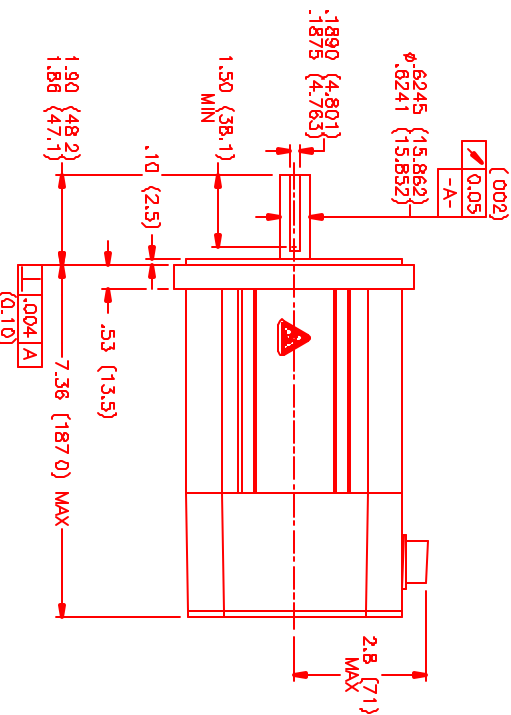

MOTOR DATA @ 230 VAC (SINE)

MOTOR PARAMETERS	UNITS	VALUE
HORSEPOWER	HP RATED	0.76
KILOWATTS	KW RATED	0.56
MAX. OPERATING SPEED	N MAX	1900
SPEED @ RATED TORQUE	N RATED	1400
* CONTINUOUS RATED TORQUE	N-LEBS [Nm]	34.0 (3.8)
* CONTINUOUS LINE CURRENT	AMPS (RMS/Φ)	36.0 (4.3)
PEAK CURRENT	AMPS (RMS/Φ)	2.1
MAX. THEORETICAL ACCEL	RD/SEC*2	114.0 (12.9)
TORQUE SENSITIVITY	Kt N-LEBS/MPH/50 (Nm/MPH/50)	6.4
BACK EMF (LINE TO LINE)	Vrms/Krpm	80.000
D.C. RESISTANCE (P-P)	OHMS	17.5 (1.98)
INDUCTANCE (P-P)	MILLIHENRIES	110.0
ROTOR INERTIA	g·m²	13.1
STATIC FRICTION	gf	64.6
	N-LEBS [Nm]	0.00191 (0.00221)
		0.8 (0.09)

*25°C AMBIENT WITH A MAXIMUM CASE TEMPERATURE OF 100°C ON MOTOR. MOTOR MOUNTED ON A 12" X 12" X 1/2" ALUMINUM HEATSINK. THERMOSTAT IN STATOR WINDINGS WILL OPEN IF WINDING TEMPERATURE EXCEEDS 155°C. THIS ALLOWS FOR AN APPROXIMATE +10% HEADROOM IN THE CONTINUOUS TORQUE RATING BEFORE THERMOSTAT OPENS.

MECHANICAL NOTES:

1. AXIAL LOAD: 50 LBS MAX
2. RADIAL LOAD: 100 LBS MAX @ 1" FROM FACE
3. MOTOR SEALED TO IP65.
4. MOTOR WEIGHT: 13.4 LBS. [6.1 kg]
5. MOTOR FINISH: BLACK EPOXY
6. MOTOR OUTPUT SHAFT: STAINLESS STEEL
7. INCHES (MILLIMETERS)