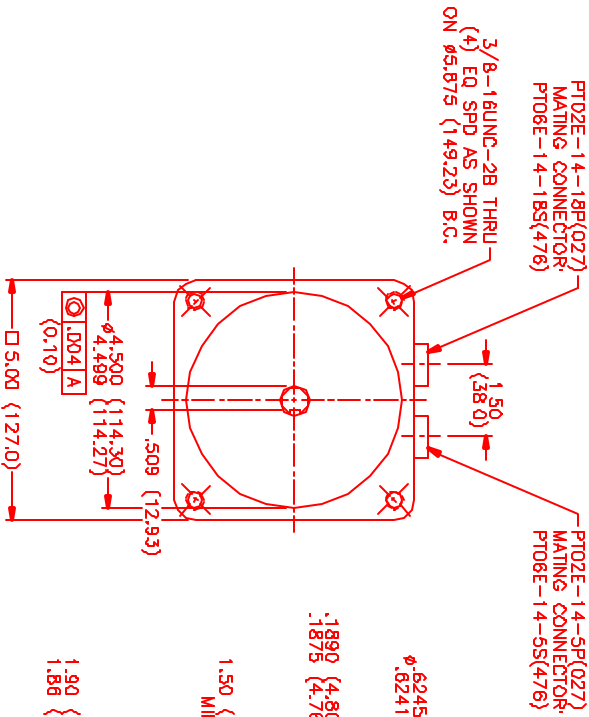

MOTOR DATA @ 230 VAC (SINE)

MOTOR PARAMETERS	UNITS	VALUE
HORSEPOWER	HP RATED	0.76
KILOWATTS	KW RATED	0.56
MAX. OPERATING SPEED	N MAX	1900
SPEED @ RATED TORQUE	N RATED	1400
* CONTINUOUS RATED TORQUE	N-LEBS [Nm]	34.0 (3.8)
* CONTINUOUS LINE CURRENT	AMPS (RMS/Φ)	36.0 (4.3)
PEAK CURRENT	AMPS (RMS/Φ)	2.1
MAX. THEORETICAL ACCEL	RD/SEC*2	114.0 (12.9)
TORQUE SENSITIVITY	Kt N-LEBS/MPH/50 (Nm/MPH/50)	6.4
BACK EMF (LINE TO LINE)	Vrms/Krpm	80.000
D.C. RESISTANCE (P-P)	OHMS	17.5 (1.98)
INDUCTANCE (P-P)	MILLIHENRIES	110.0
ROTOR INERTIA	g·m²	13.1
STATIC FRICTION	gf	64.6
	N-LEBS [Nm]	0.00191 (0.00221)
		0.8 (0.09)

*25°C AMBIENT WITH A MAXIMUM CASE TEMPERATURE OF 100°C ON MOTOR. MOTOR MOUNTED ON A 12" X 12" X 1/2" ALUMINUM HEATSINK. THERMOSTAT IN STATOR WINDINGS WILL OPEN IF WINDING TEMPERATURE EXCEEDS 155°C. THIS ALLOWS FOR AN APPROXIMATE +10% HEADROOM IN THE CONTINUOUS TORQUE RATING BEFORE THERMOSTAT OPENS.

MECHANICAL NOTES:

1. AXIAL LOAD: 50 LBS MAX
2. RADIAL LOAD: 100 LBS MAX @ 1" FROM FACE
3. MOTOR SEALED TO IP65.
4. MOTOR WEIGHT: 13.4 LBS. [6.1 kg]
5. MOTOR FINISH: BLACK EPOXY
6. MOTOR OUTPUT SHAFT: STAINLESS STEEL
7. INCHES (MILLIMETERS)