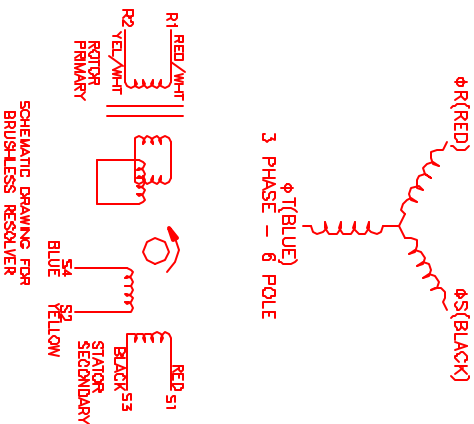

RESOLVER/THERM CONNECTOR:
PTO2E-14-18P(027)
(270-00024)

MOTOR WIRE LEADS	RES/THERM WIRE LEADS
A	RES GND
B	RES GND
C	RES GND
D	RES GND
E	RES GND
F	RES GND
G	RES GND
H	RES GND
I	RES GND
J	RES GND
K	RES GND
L	RES GND
M	RES GND
N	RES GND
O	RES GND
P	RES GND
Q	RES GND
R	RES GND
S	RES GND
T	RES GND

REV	REVISIONS	DATE	APP'D.
1	ISSUE FOR PRODUCTION	4/13/00	AJS
PREL	MINI VARI